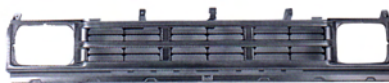

NAP06-32210 Silver Black

Grille
(Terrano/Pathfinder/4WD)

NAP06-32310

Grille '91-'92

NAP06-32320 Mat-Black W/Red MLDG

Grille '90-'92
(2WD)

NAP06-32410 Dark Argent

Grille '90-'92
(4WD)