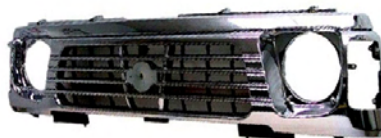

Front Side Bumper

NAN03-23011/2 L/R CHRM

Front Bumper

NAN03-23020 CHRM W/14 H.

Grille '93-'94

NAN03-32100 CHRM/Black
NAN03-32110 CHRM/Silver Gray/Black
NAN03-32120 Painted/Silver/Gray

Grille '95-'97

NAN03-32210 CHRM/Silver Gray